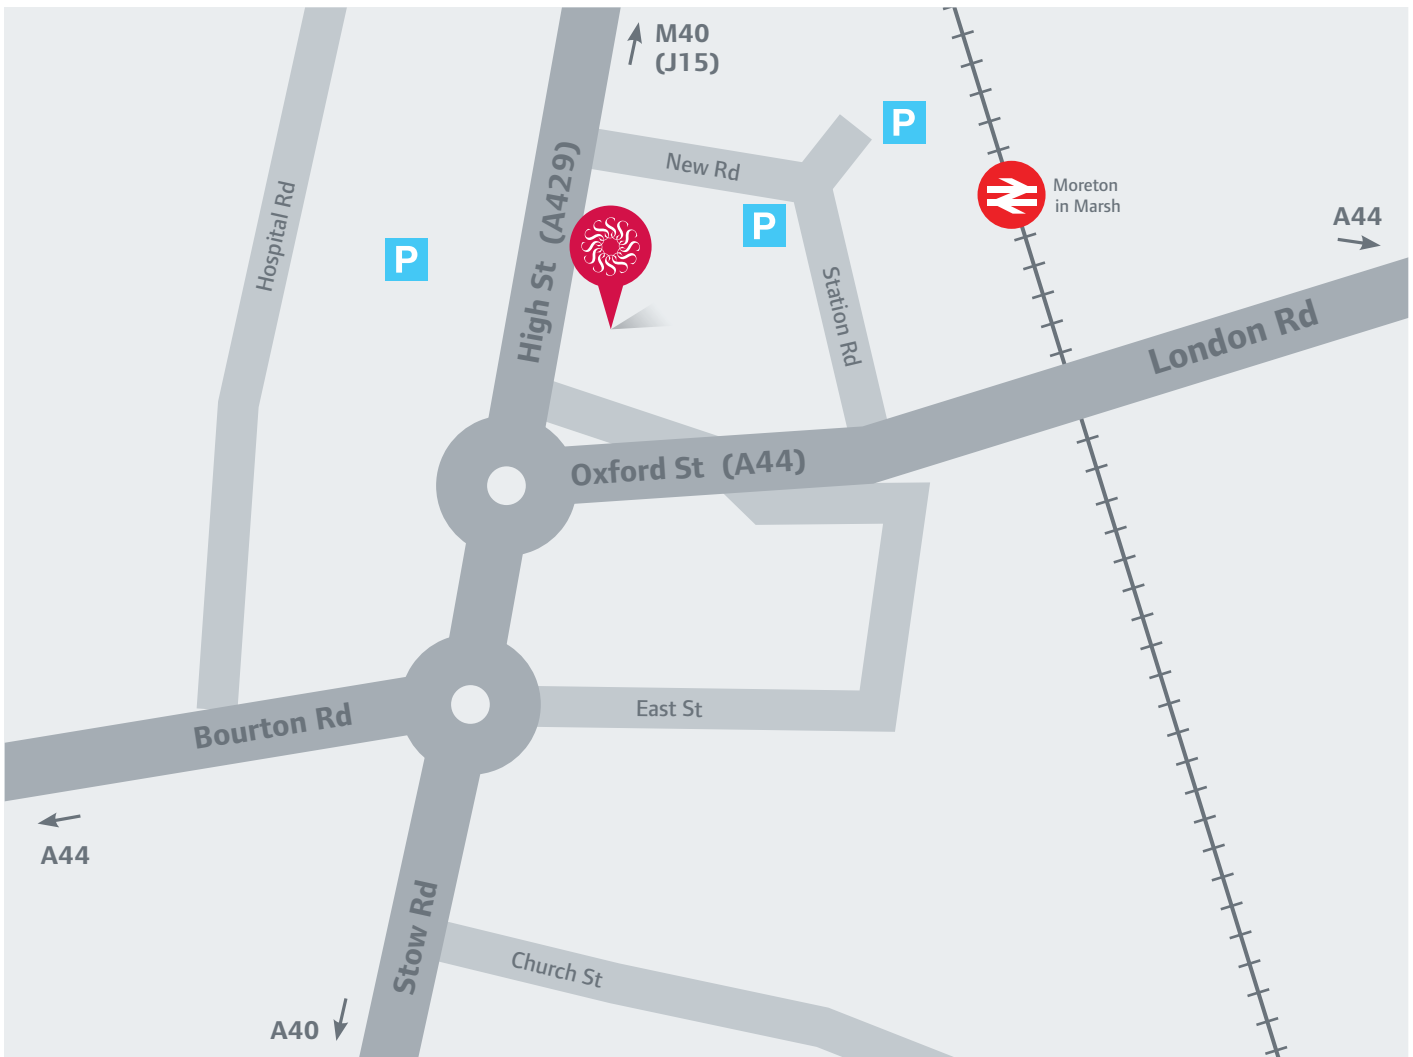

SHAKESPEARES

Moreton in Marsh

Compton House
High Street
Moreton in Marsh
GL56 0AX

T 0845 630 8833
F 0845 630 8838
E info@shakespeares.co.uk
www.shakespeares.co.uk

Getting here

From Evesham/A44

Join the A44 following signs for Moreton in Marsh & Oxford. Remain on the A44 for 13 miles until the junction with the A429 in Moreton in Marsh. Turn left onto A429 (High Street). Continue straight over a mini roundabout. We are located on the right hand side.

From Chipping Norton/A44

Join the A44 following signs for Moreton in Marsh & Evesham. Remain on the A44 for 8 miles until the roundabout junction with the A429 in Moreton in Marsh. Turn right at the roundabout onto A429 (High Street). We are located on the right hand side.

By Train

Moreton in Marsh is served by trains from London Paddington, Reading, Oxford, Evesham & Worcester.

Parking

See map for location of public car parks.

Nearest parking – Station Rd, Moreton in Marsh, GL56 0AX.